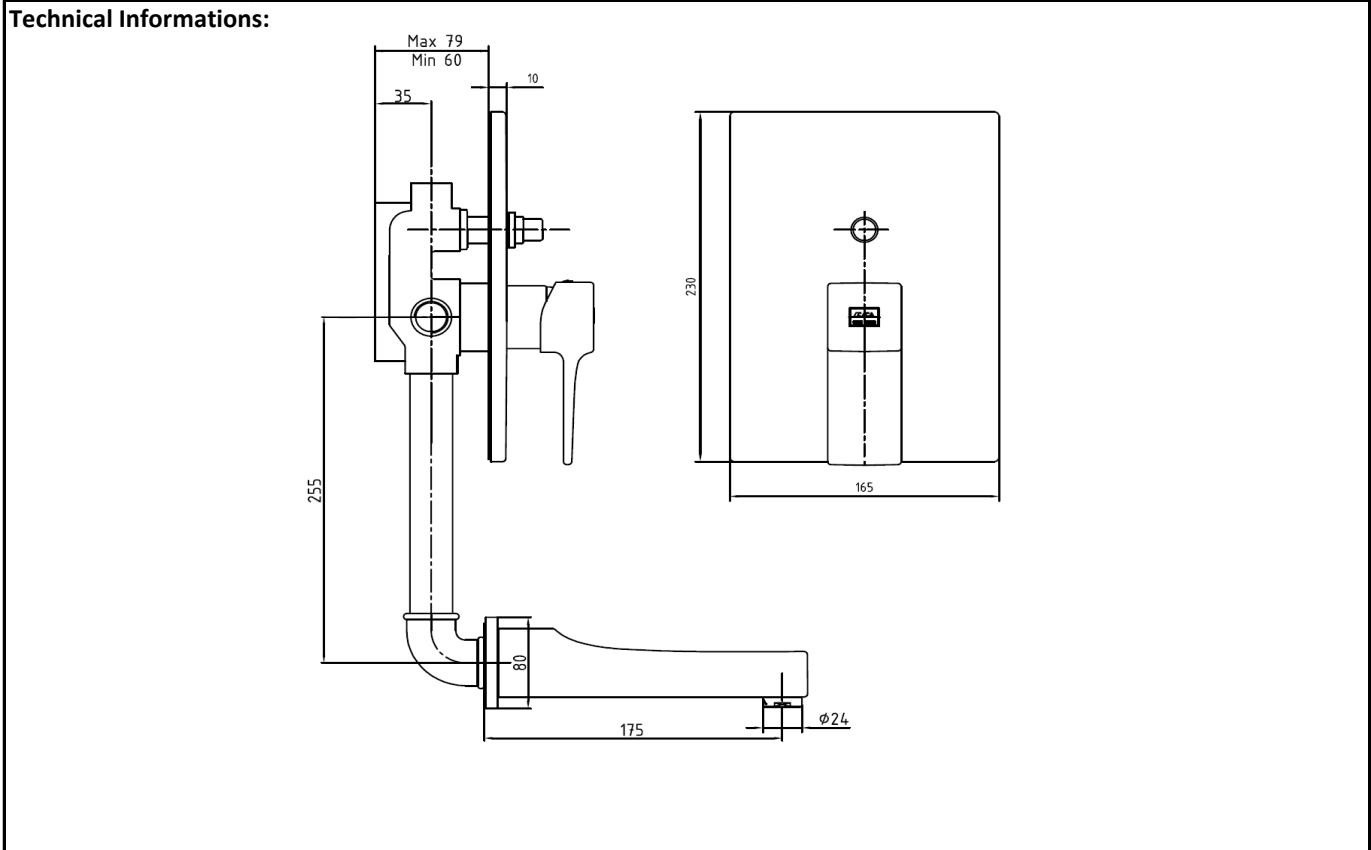

SPECIFICATION SHEET - bathroom faucets

BRAND:		Product Photo:
ORIGIN:	Turkey	
SERIES:	Caro	
PRODUCT DESCRIPTION:	Single lever Concealed bath mixer, with: - concealed part with G 1/2" connections - ABS chrome covered plate - diverter to overhead connection - wall mounted bath spout 1/2" with diverter to 1/2" handshower connection	
MODEL No.	102102449 EX	
FINISH/COLOUR:	Chrome	
DIMENSIONS:	175 x 255 mm	
OPTIONAL MATCHING PARTS:	Hand shower set; Overhead shower	